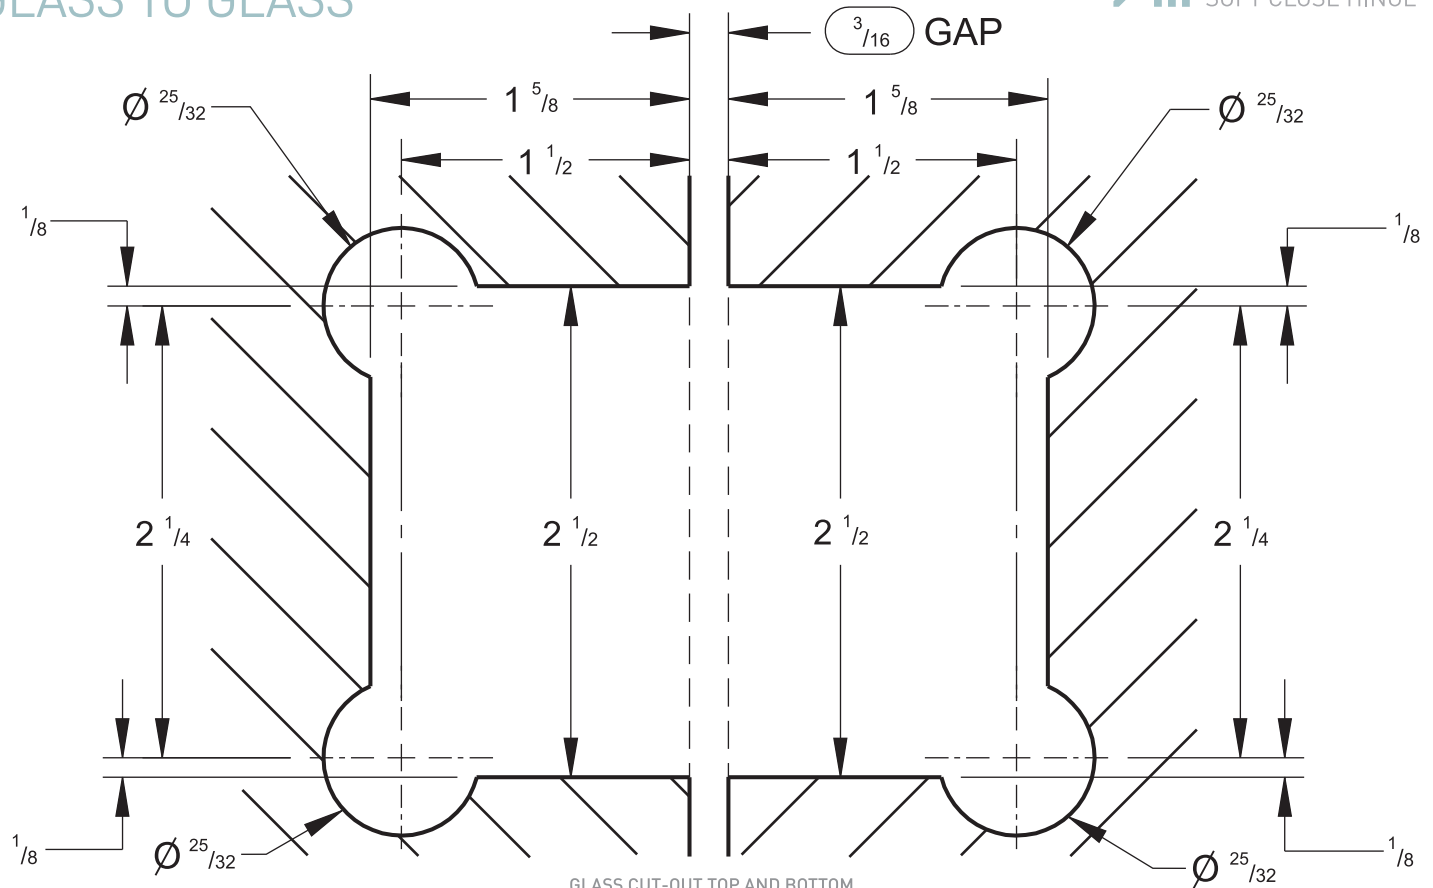

125 HINGE MODEL GLASS TO GLASS

GLASS CUT-OUT TOP AND BOTTOM
(ALL DIMENSIONS IN MILLIMETERS)